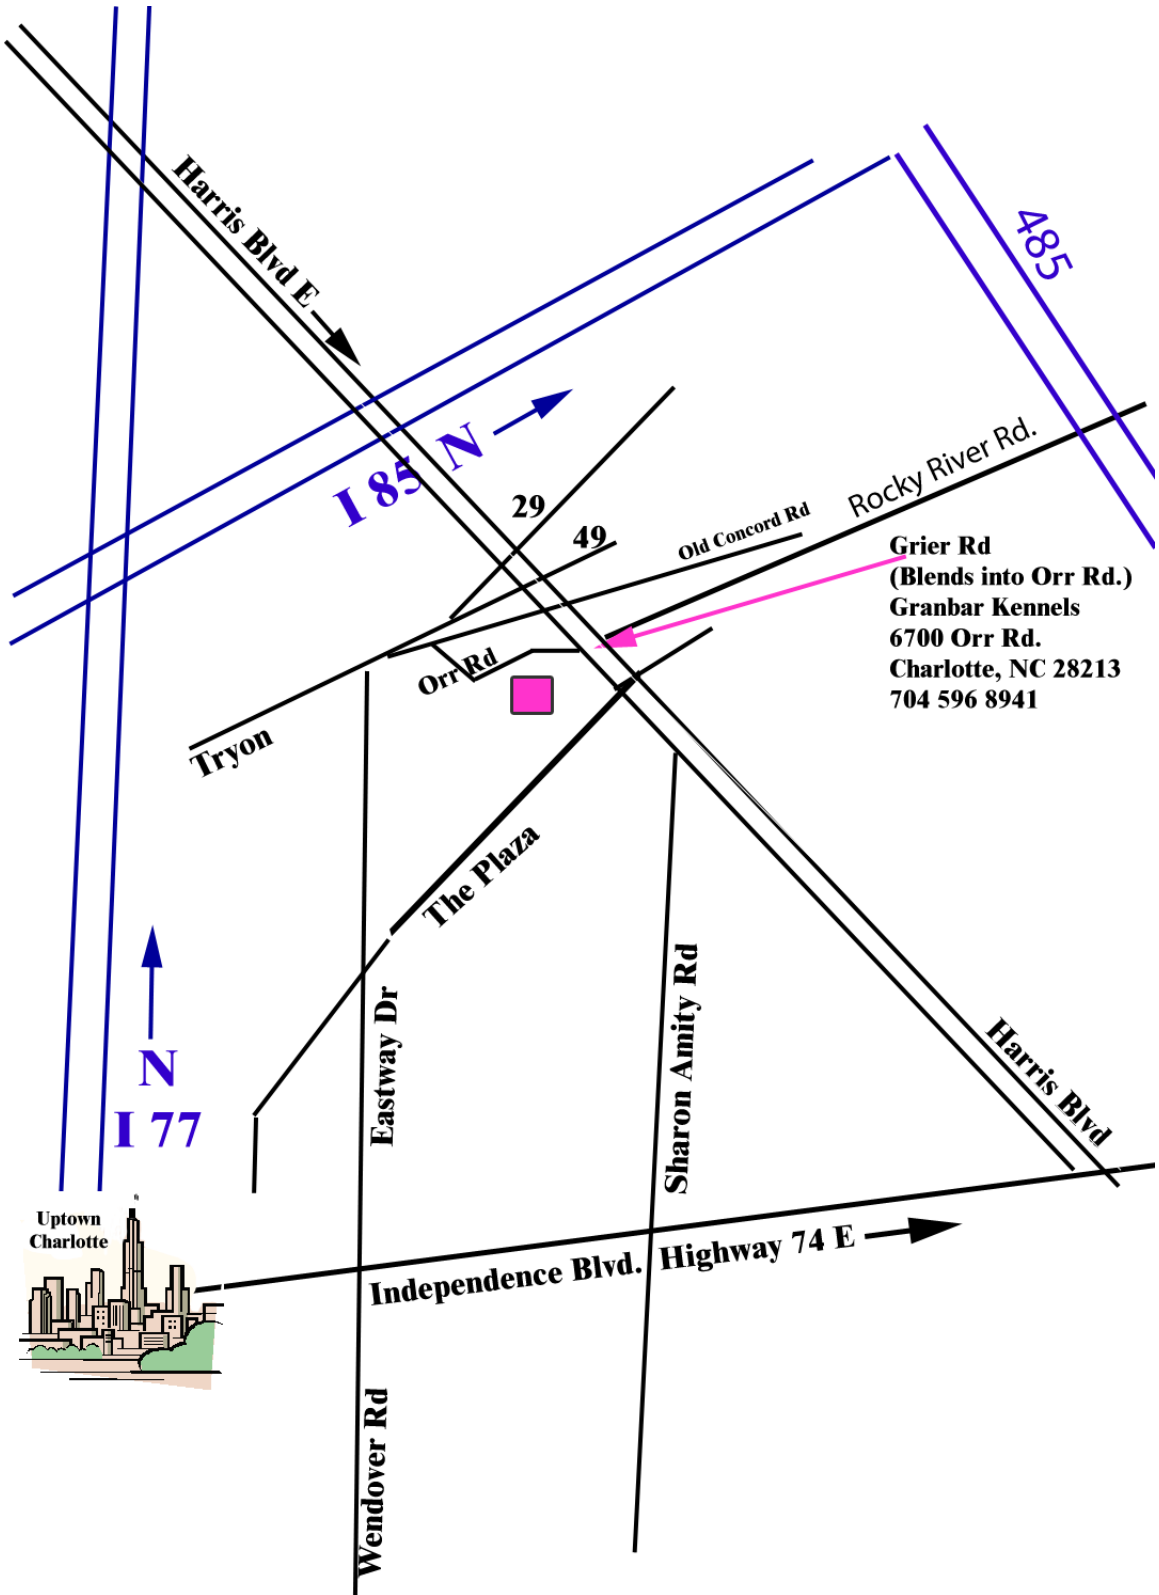

Grier Rd
(Blends into Orr Rd.)
Granbar Kennels
6700 Orr Rd.
Charlotte, NC 28213
704 596 8941